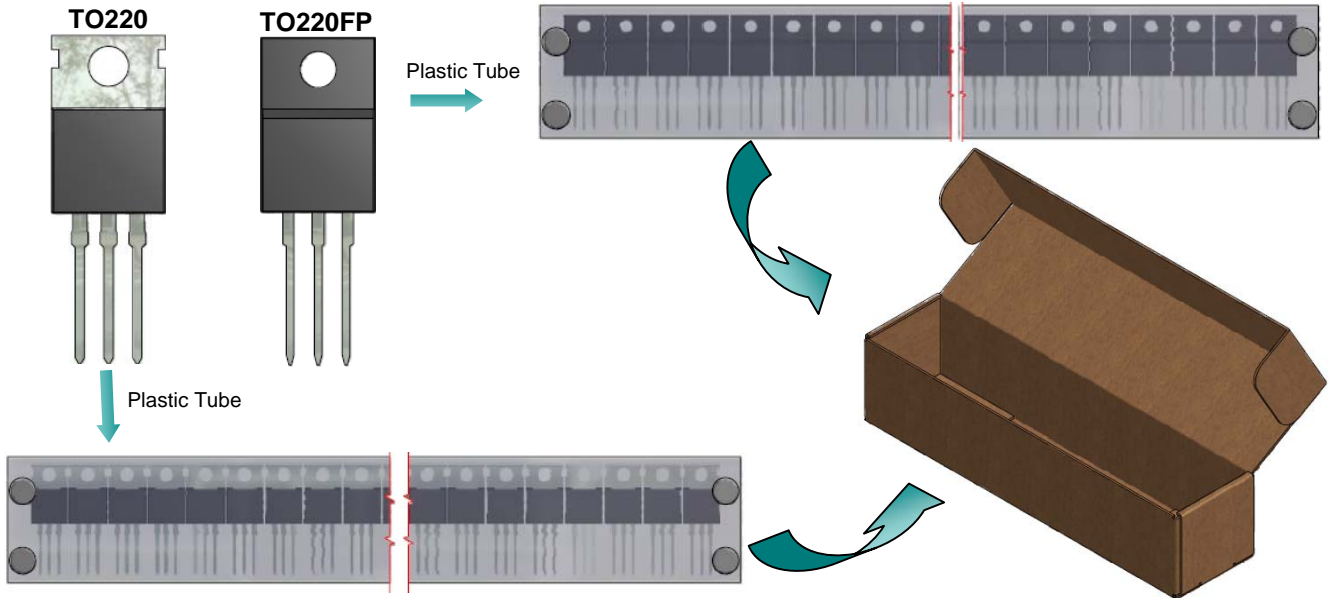

**TO220 Packaging Outline**

Box Size = 555 x 133 x 125mm

**Packaging Tube**

Unit: mm

**Packaging Quantity:**

Quantity per Tube	Quantity per Box	Minimum Packaging Quantity (MPQ)
50pcs	1,500pcs	1,500pcs