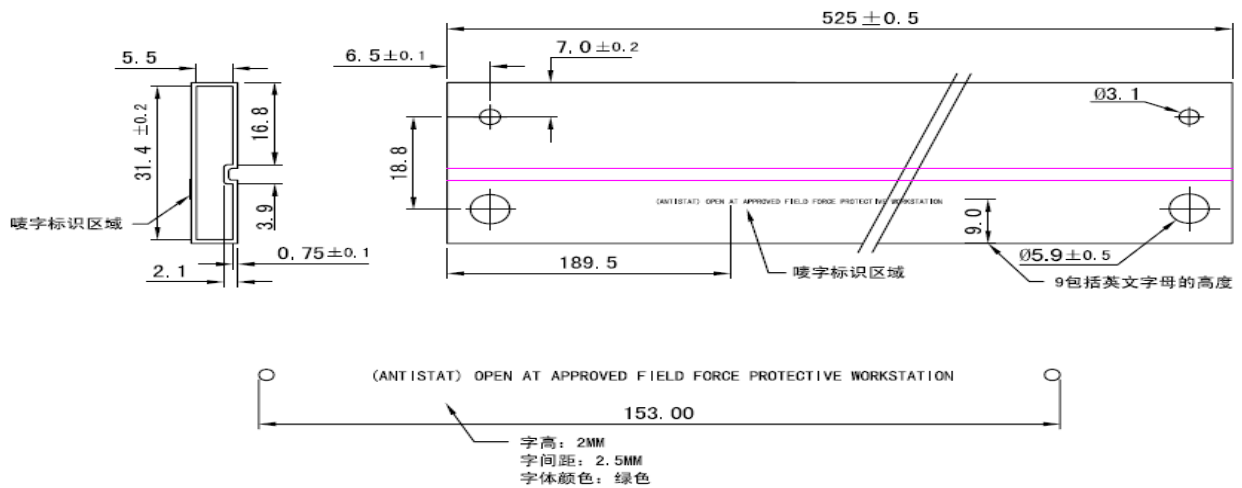

**TO220 Packaging Outline**

Box Size = 555 x 133 x 125mm

**Packaging Tube**

Unit: mm

**Packaging Quantity:**

Quantity per Tube	Quantity per Box	Minimum Packaging Quantity (MPQ)
50pcs	1,500pcs	1,500pcs